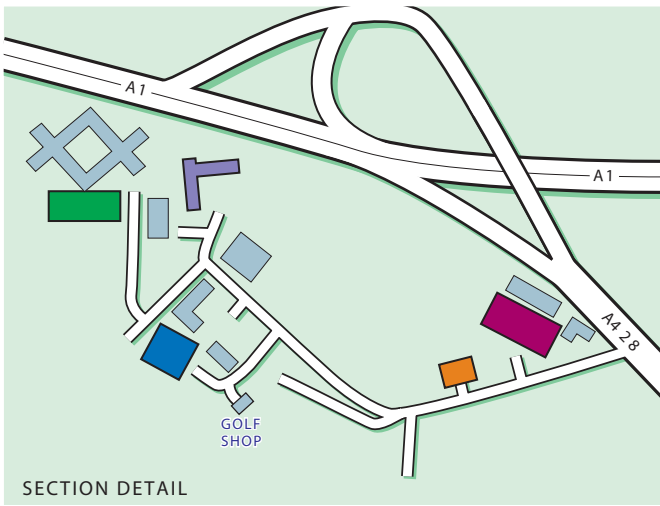

WYBOSTON LAKES

Wyboston Lakes
Great North Road, Wyboston
Bedfordshire MK44 3AL

Tel: 0333 7007 666

email: sales@wybostonlakes.co.uk

www.wybostonlakes.co.uk

SECTION DETAIL

Public Transport

 **By Rail**
St Neots Station is approximately 10 minutes drive away.

 **By Air**
Luton Airport is approximately 1 hour away.
Stansted Airport is approximately 1 hour away.

KEY:

-  Wyboston Lakes Executive Centre [formerly Robinson Executive Centre]
-  Potton House
-  Wyboston Lakes Hotel & Conference Suites
Waterfront Restaurant & Bar
-  Knowledge Centre
-  Wyboston Lakes Training Centre [formerly The Willows Centre]