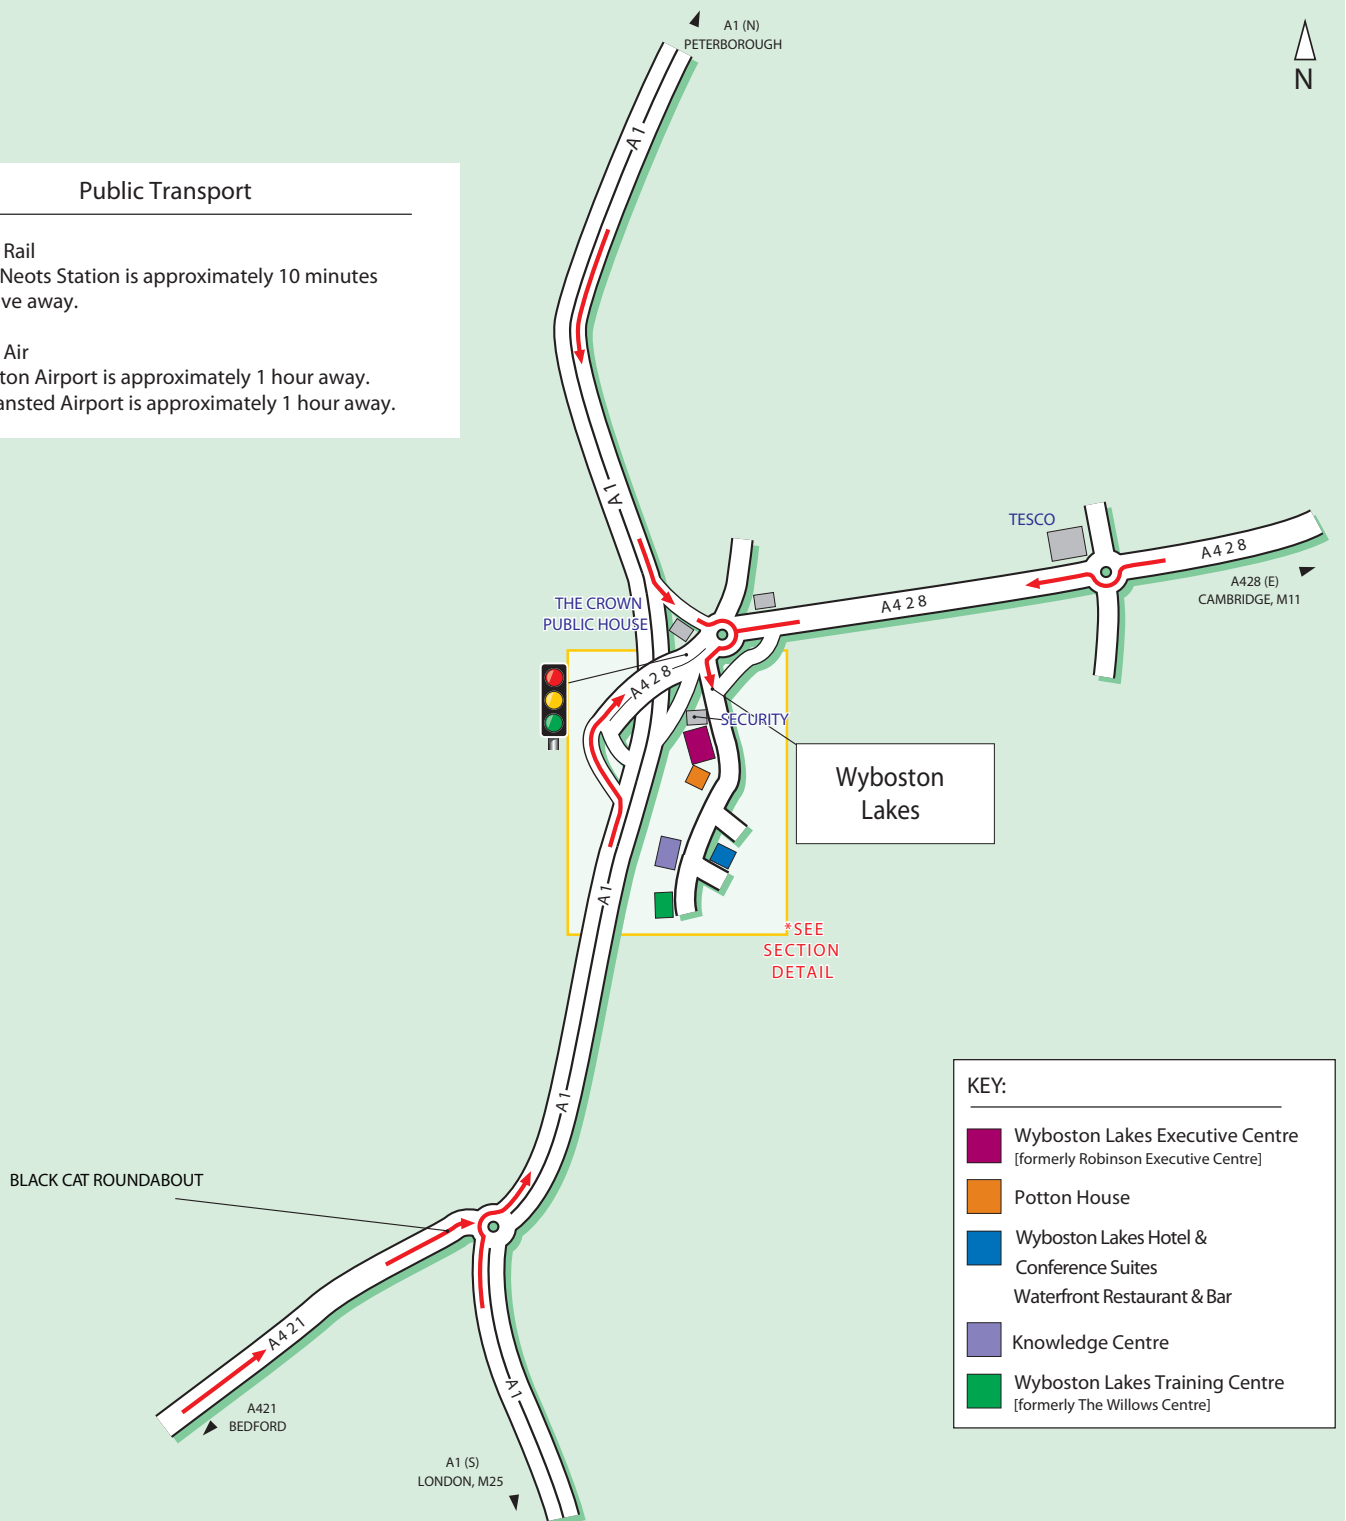

WYBOSTON LAKES

Wyboston Lakes
Great North Road, Wyboston
Bedfordshire MK44 3AL

Tel: 0333 7007 666

email: sales@wybostonlakes.co.uk

www.wybostonlakes.co.uk

SECTION DETAIL

Public Transport

 **By Rail**
St Neots Station is approximately 10 minutes drive away.

 **By Air**
Luton Airport is approximately 1 hour away.
Stansted Airport is approximately 1 hour away.

KEY:

-  Wyboston Lakes Executive Centre [formerly Robinson Executive Centre]
-  Potton House
-  Wyboston Lakes Hotel & Conference Suites
Waterfront Restaurant & Bar
-  Knowledge Centre
-  Wyboston Lakes Training Centre [formerly The Willows Centre]